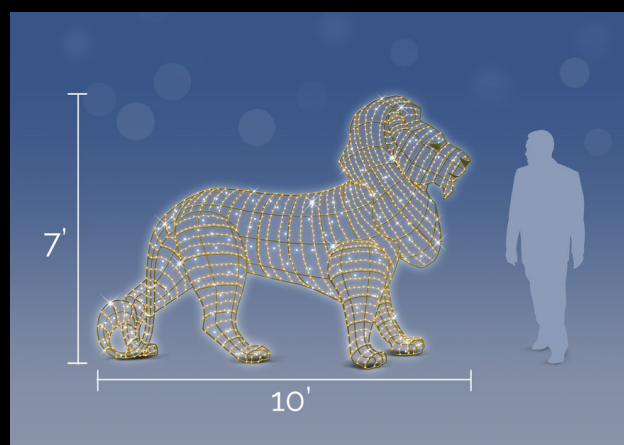

3D MODELING WIRE FRAME