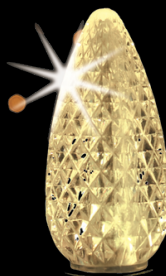

PINK

PURPLE

MULTICOLOR

WARM WHITE

SUN WW

SUN WW TWINKLE

PURE WHITE

BULBS

LED C7 Bulbs

A smaller version of the C9 bulb, C7s are most often used to line walkways and light large trees and shrubs.

RED

GREEN

BLUE

ORANGE

PURPLE

YELLOW