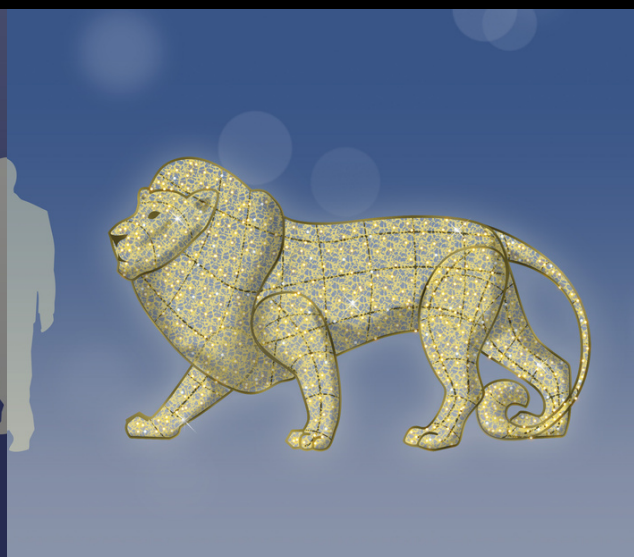

3D MODELING PVC MESH