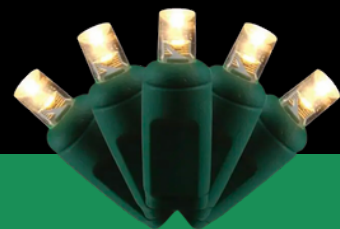

Grinch

Champagne Strobe

Twinkle

Warm White

Pure White

LED 5MM MINI LIGHTS

Holiday RGB Light Sets

Featuring 9 colors, 4 holiday presets & 6 motion effects, our Holiday RGB 5MM light sets create 78 different looks in one single light set!