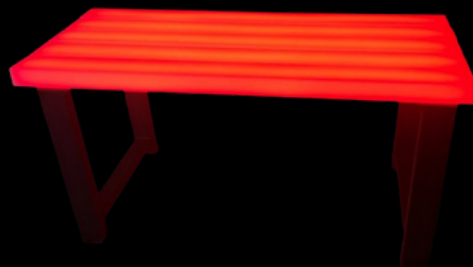

CUBES

16" 20" 24" & 31.5"

SPHERES

16" 20" 24" & 31.5"

BENCH

COCKTAIL TABLE

SECTIONAL STRAIGHT PIECE CORNER PIECE

LAMP POST