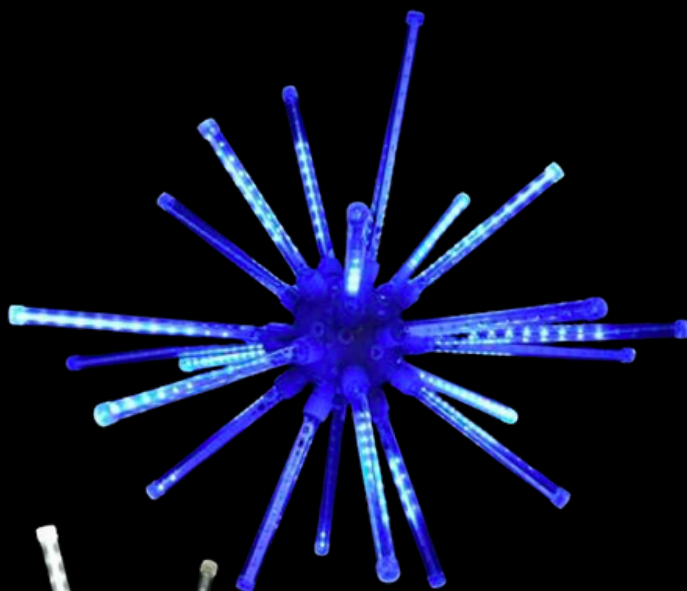

Light Drops

Tube style LED Light Drops light in a top to bottom motion for a raindrop effect. Light Drops are an enchanting addition to any large tree.

12" Light Drops
Pure White, Warm White

24" Light Drops

Blue, Green, Orange, Purple, Pure White, Blue/Pure White,
Red/Green/Pure White, Red, Warm White, Red/Pure White

36" Light Drops

Blue, Green, Orange, Purple, Pure White, Blue/Pure White,
Red/Green/Pure White, Red, Warm White, Red/Pure White

HANGING DECOR

Meteor Bursts

Each LED Meteor Burst consists of several tubes featuring LED diodes on two sides. The diodes light from the inside outwards for a burst effect. These are a perfect accent piece for entryways, trees, patios, gazebos, and more.