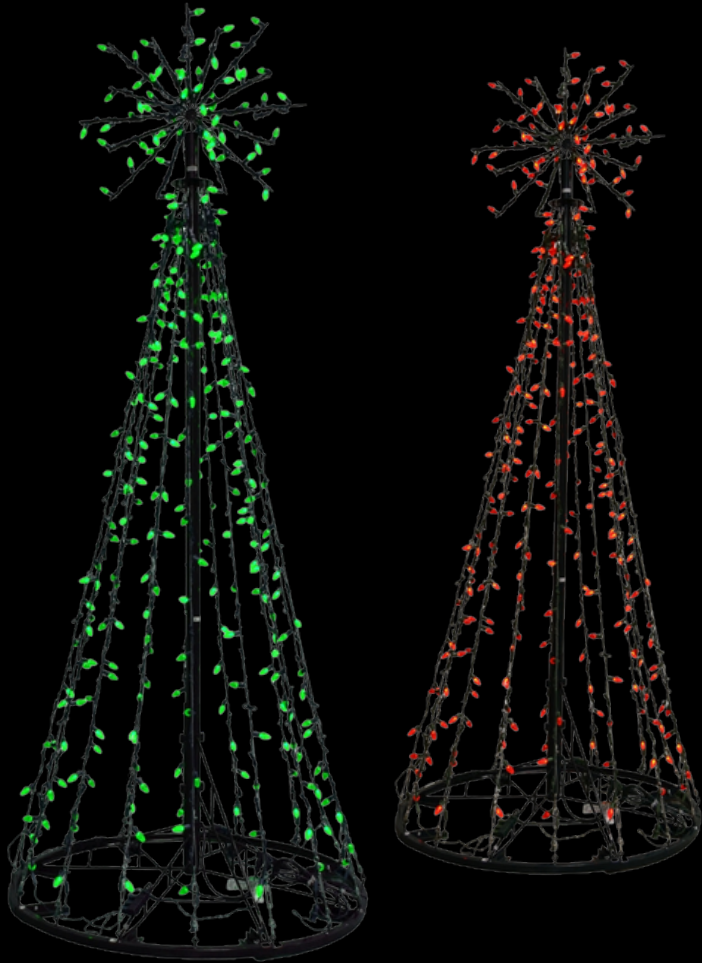

PURE WHITE TWINKLE

**AVAILABLE IN 5.5' & 6.5'
HEIGHTS**

TREES

Pop-up Tree Frame

We can create a custom tree of lights in any color using your favorite light set with our new Pop Up Tree Frames.

TREES

Tree of Lights

LED Tree of Lights

Trees of Lights are a great addition to any display. These trees are offered in both 12' and 15' options. Star on top completes the overall appearance of the tree. Perfect for large yards or on top of commercial roof tops.