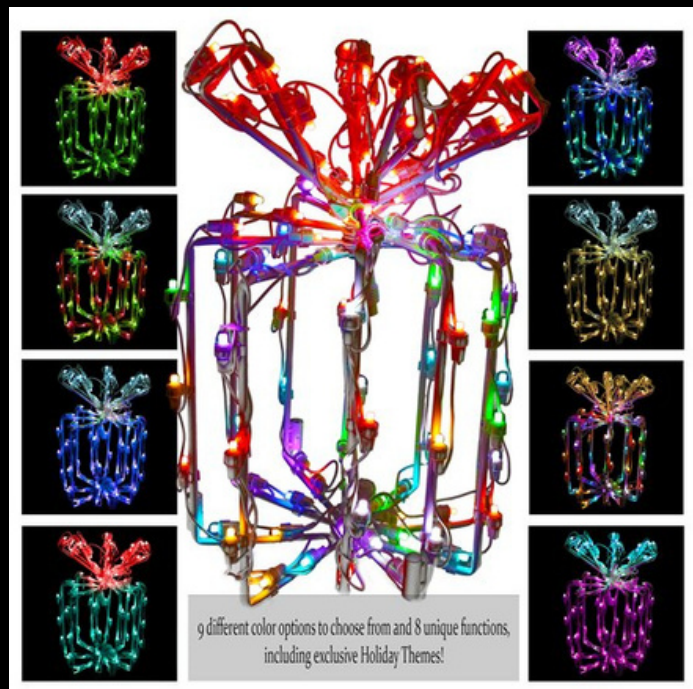

A glittering accent to enhance holiday displays. This 3D snowflake features solid metal frame construction and twinkling LED lights.

WARM WHITE

PURE WHITE

WIRE FRAME DISPLAYS

Winter Holidays

WIREFRAME DISPLAYS

Winter Holidays

Happy
Holidays

Merry
Christmas

More options available upon request!

RESIN FIGURES

Winter Holidays

RESIN FIGURES

Winter Holidays