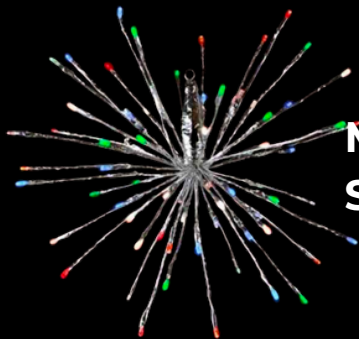

MULTICOLOR ON SILVER