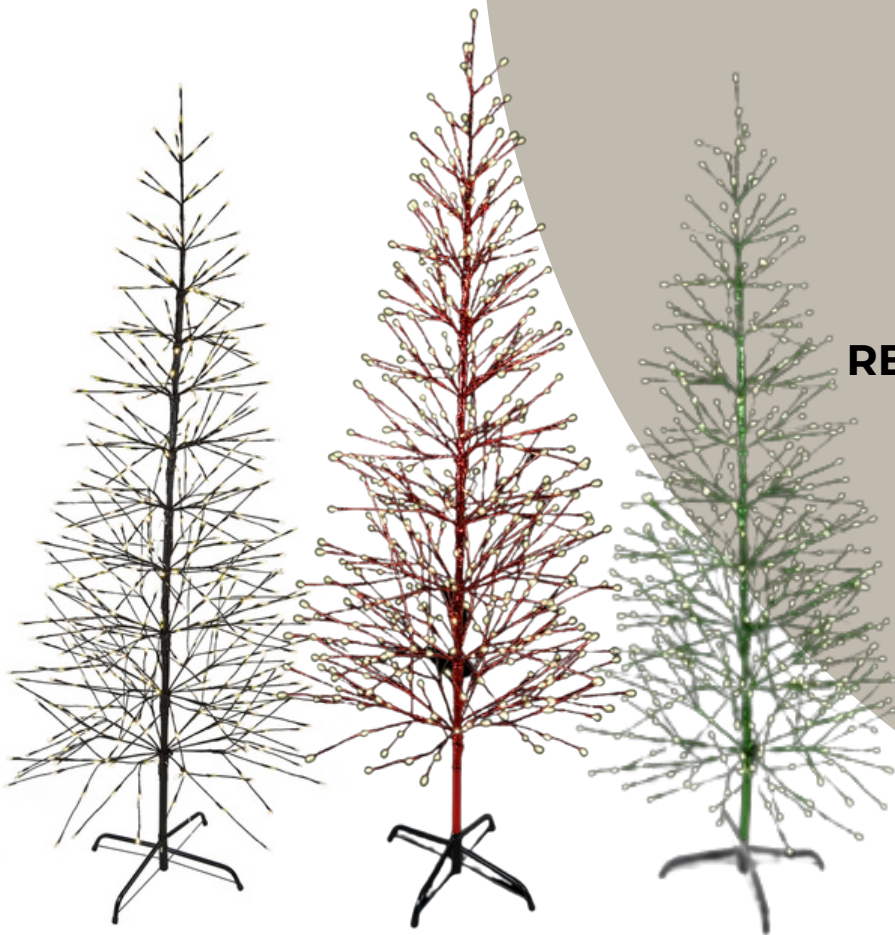

A glittering accent to enhance holiday displays. This 3D snowflake features solid metal frame construction and twinkling LED lights.

WARM WHITE

PURE WHITE

WIRE FRAME DISPLAYS

Winter Holidays

WIREFRAME DISPLAYS

Winter Holidays

Happy
Holidays

Merry
Christmas

More options available upon request!

RESIN FIGURES

Winter Holidays

RESIN FIGURES

Winter Holidays

More options available.

TREES

Novelty Trees

Twig Trees

**BROWN W/ WARM WHITE
TWINKLE**

RED W/ WARM WHITE TWINKLE

**GREEN W/ WARM WHITE
TWINKLE**

Birch Trees