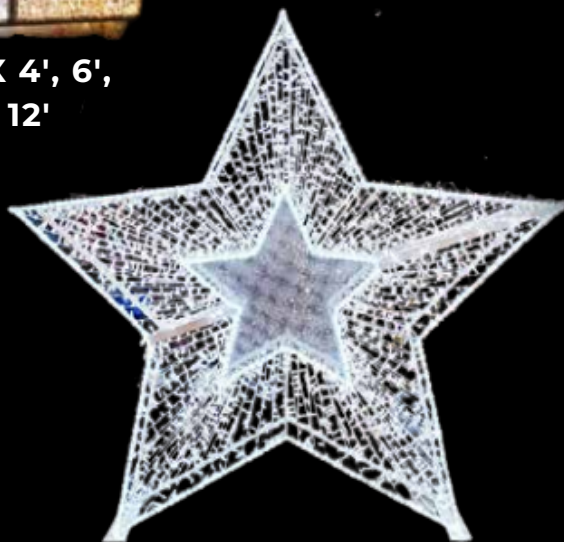

DEER 4', 6', 10'

**12", 18", 24", 30", 36",
48" PACKAGE**

**GIFT BOX 4', 6',
8, 10', 12'**

ORNAMENT 4', 6', 10'

STAR 8' H X 8' W

SNOWFLAKE 4', 6', 10', 12'

TRUMPET ANGELS 8', 10', 12'

CONE TREES 8', 12', 16'