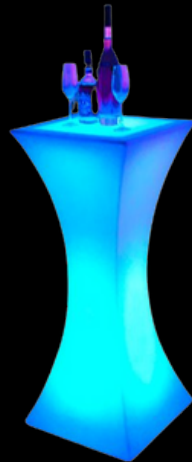

CUBES

16" 20" 24" & 31.5"

SPHERES

16" 20" 24" & 31.5"

BENCH

COCKTAIL TABLE

SECTIONAL STRAIGHT PIECE CORNER PIECE

LAMP POST