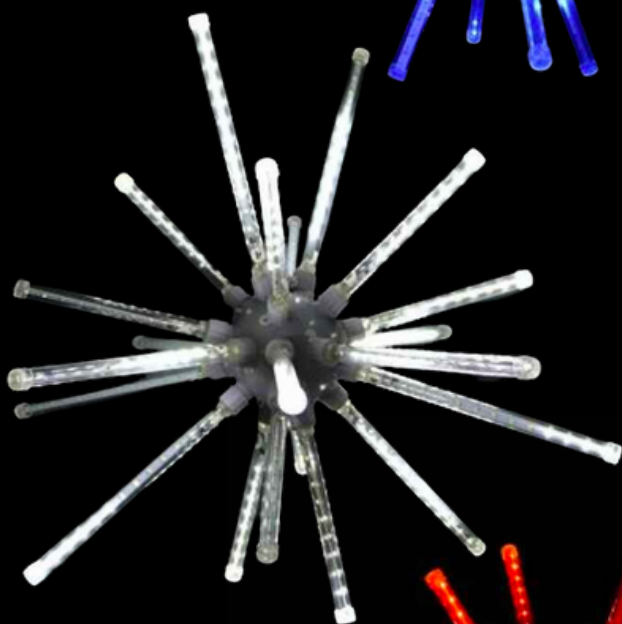

HANGING DECOR

Meteor Bursts

Each LED Meteor Burst consists of several tubes featuring LED diodes on two sides. The diodes light from the inside outwards for a burst effect. These are a perfect accent piece for entryways, trees, patios, gazebos, and more.

BLUE

PURE WHITE

RED