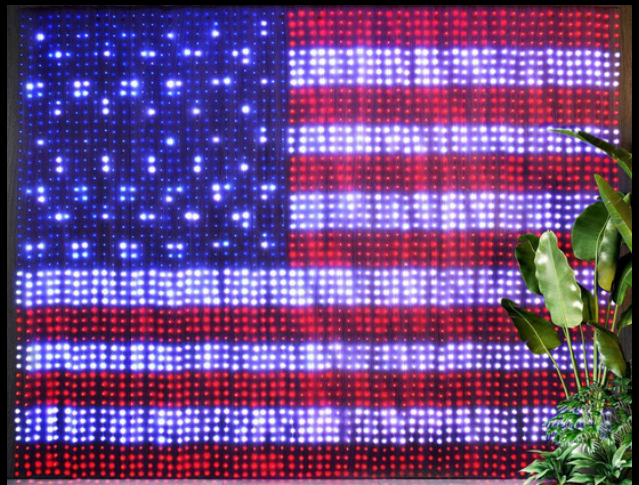

RGB Cone Trees

RGB CONE POP-UP TREES WITH STARS

6' TALL

8' TALL

10' TALL

DIGITAL RGB CURTAIN

CUSTOMIZABLE DIGITAL CURTAIN

CURTAIN DETAILS