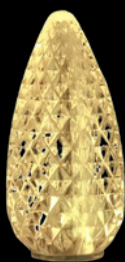

BULBS LED C9 Bulbs

*Traditional Christmas Bulbs
for Roofline Lighting*

WARM WHITE