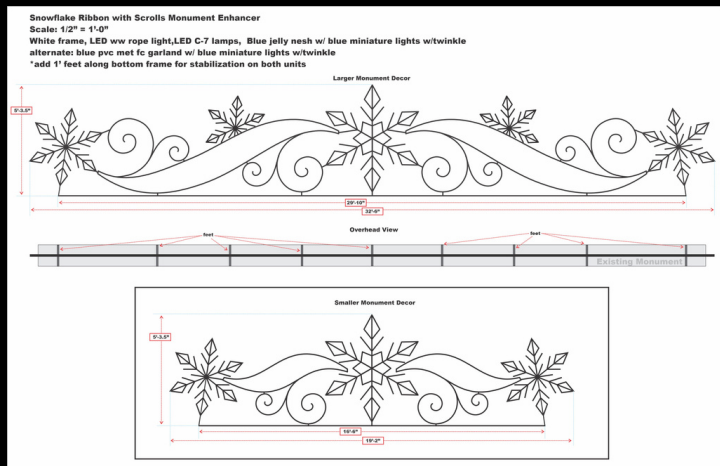

CUSTOM DECOR DESIGN

You can rely on our team for any custom designs and projects. From custom design to fabrication, we can handle it all!

CAD RENDERING