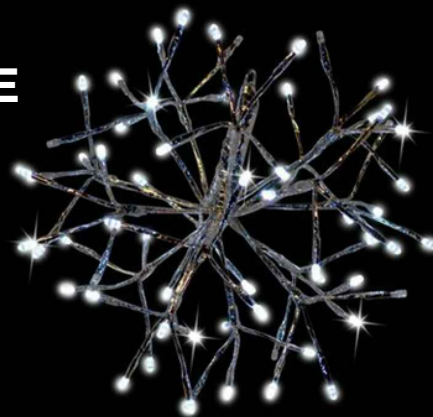

**PURE WHITE
ON SILVER**