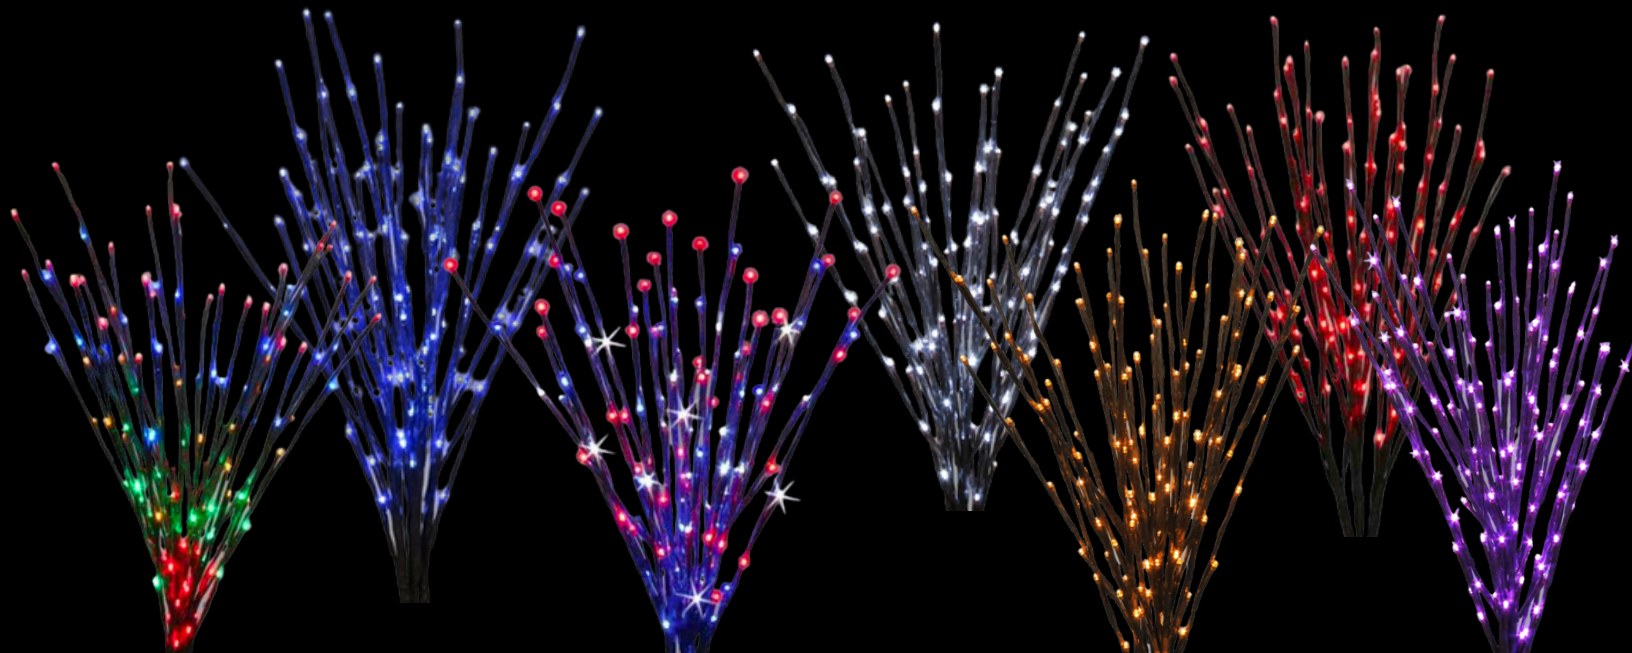

GROUND DECOR

Light Bursts

LED Light Bursts add a pop of light to plant beds, along pathways, in flower pots or throughout landscapes.

36" Light Bursts available in:

Blue

Blue & Pure White

Green

Red & Green

Red, Warm White & Green

Multicolor

Patriotic Twinkle

Pure White

Pure White Twinkle

Warm White

Warm White Twinkle

Green (on black)

Blue Twinkle

Green/Orange (on black)

Green/Purple (on black)

Orange (on black)

Red/Pure White/Blue

Purple (on black)

Purple/Orange (on black)

Red Twinkle