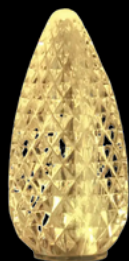

PINK

PURPLE

MULTICOLOR

WARM WHITE

SUN WW

SUN WW TWINKLE

PURE WHITE

BULBS

LED C7 Bulbs

A smaller version of the C9 bulb, C7s are most often used to line walkways and light large trees and shrubs.

RED

GREEN

BLUE

ORANGE

PURPLE

YELLOW