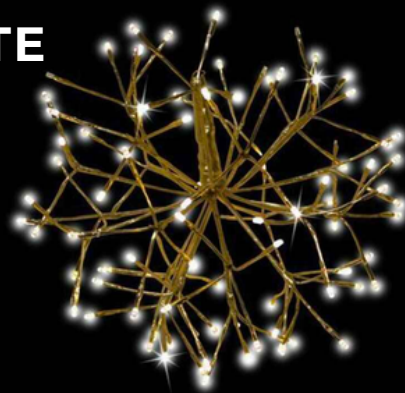

**WARM WHITE
ON GOLD**