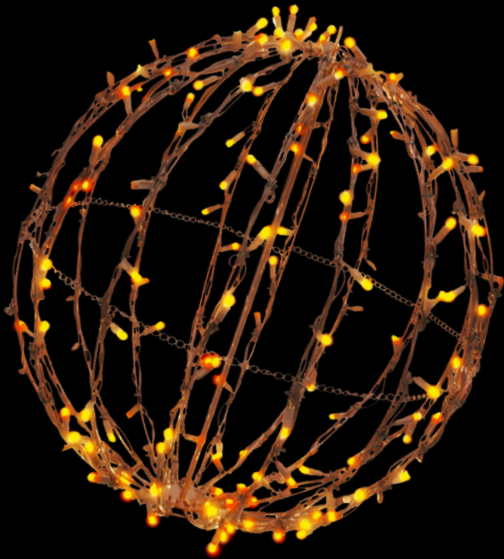

HANGING DECOR

Foldable Spheres

Foldable spheres are aluminum framed and collapsible. Hang multiple sizes in trees, disperse throughout landscapes for a ground display or adorn the ceiling in an event space.

Size options: 40", 32", 20", 15"

ORANGE