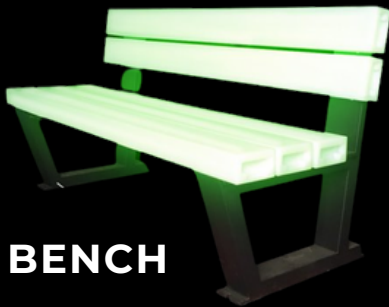

SPECIAL EVENTS RGB Illumination Pieces

Illumination pieces create a fun ambiance for events! These pieces are made from Fiber Reinforced Plastic for durability, and feature adjustable brightness of light and color patterns with a simple remote. Remote and controller included.

CUBES

16" 20" 24" & 31.5"

SPHERES

16" 20" 24" & 31.5"

BENCH

COCKTAIL TABLE

SECTIONAL STRAIGHT PIECE CORNER PIECE

LAMP POST

PICNIC TABLE

PILLARS 7' 14' & 20'