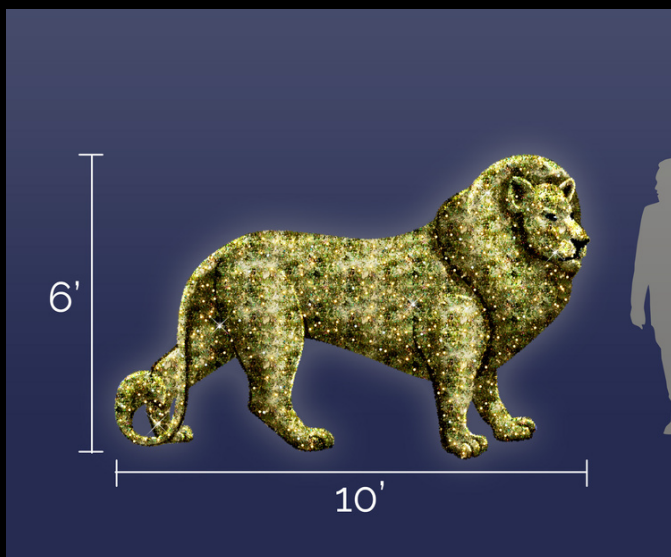

3D MODELING GOLD GARLAND