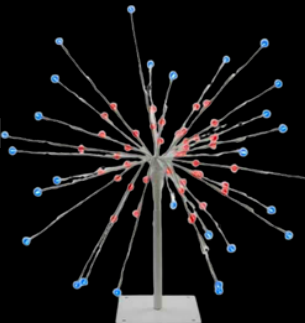

MULTICOLOR ON SILVER

RED, WHITE & BLUE ON WHITE - COMES WITH STAND