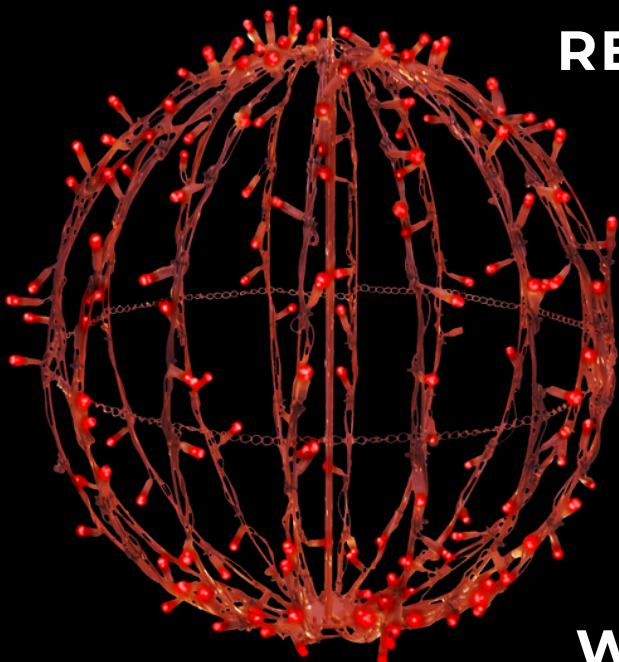

WARM WHITE

RED