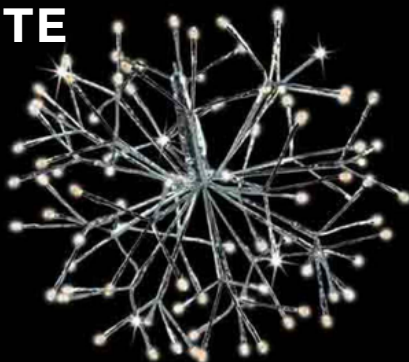

**WARM WHITE
ON SILVER**