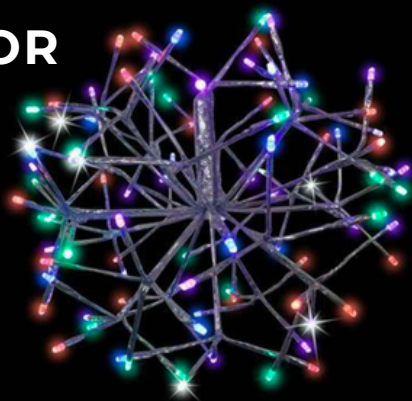

With vibrant, metallic wraps, LED Shimmering Spheres are beautiful both day and night! LED lights match the wrap color on each sphere and are accented by twinkling white lights, giving the shimmering spheres an eye-catching sparkle.

**MULTICOLOR
ON SILVER**