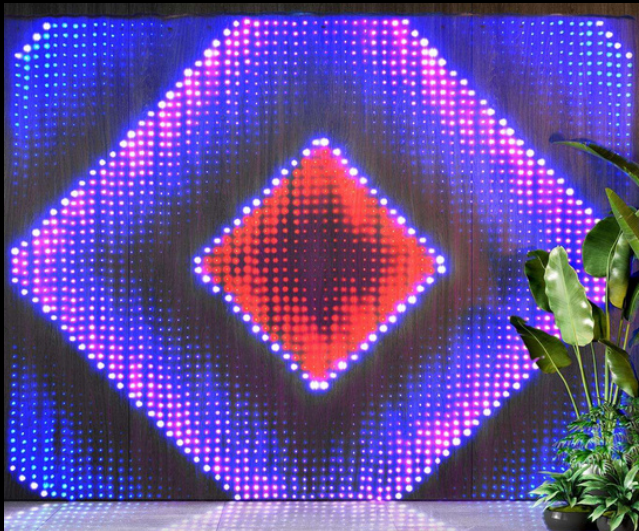

DIGITAL RGB CURTAIN