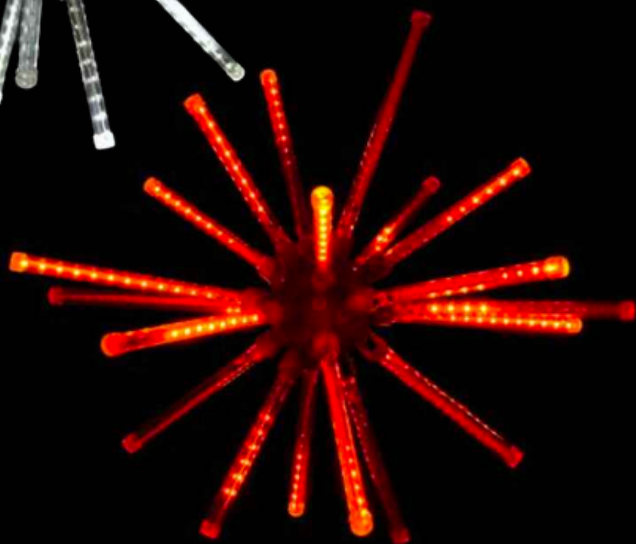

HANGING DECOR

Meteor Bursts

Each LED Meteor Burst consists of several tubes featuring LED diodes on two sides. The diodes light from the inside outwards for a burst effect. These are a perfect accent piece for entryways, trees, patios, gazebos, and more.

BLUE

PURE WHITE

RED